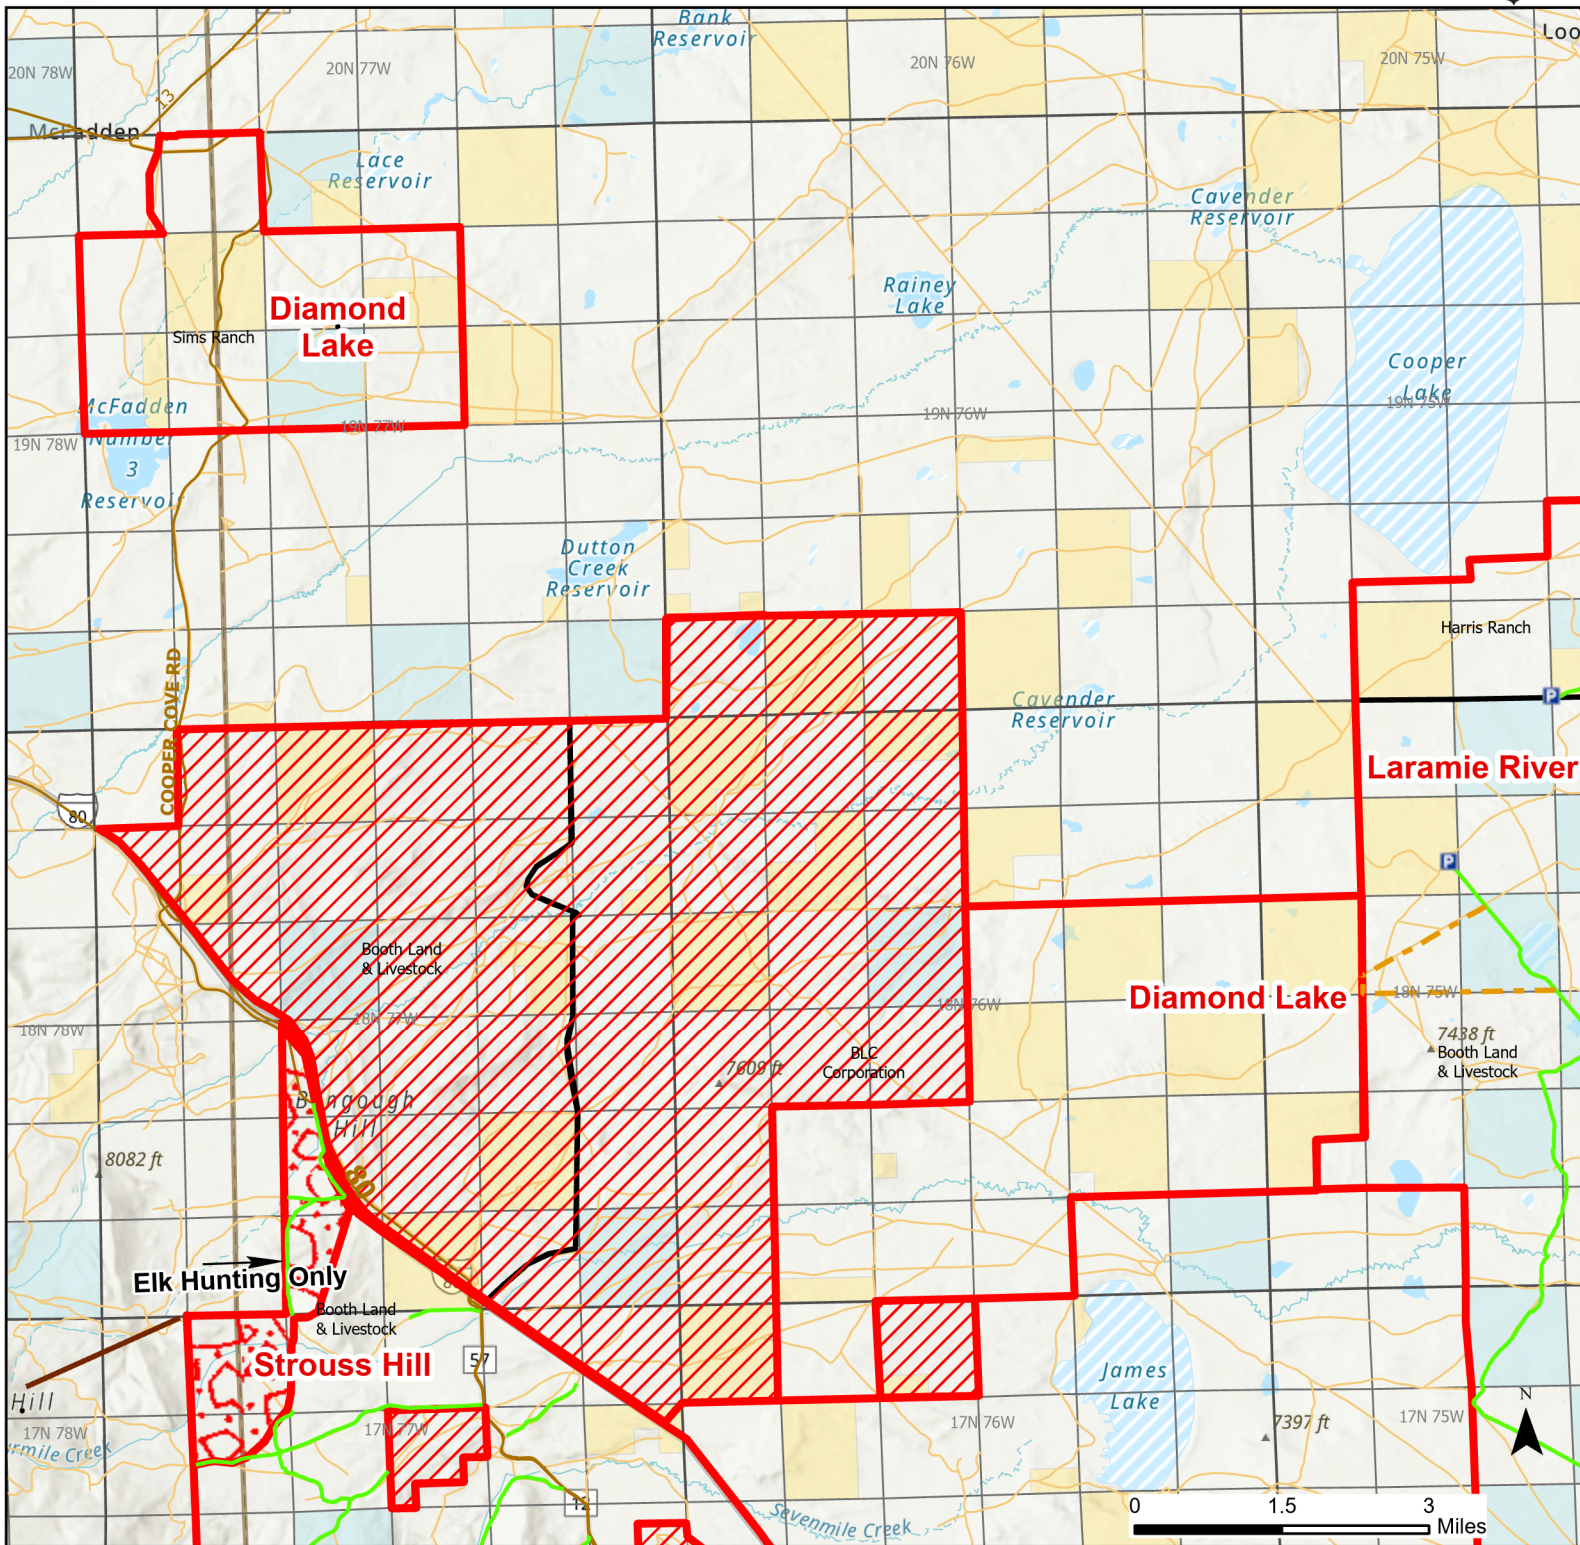

# Diamond Lake Hunter Management Area

2023 Hunt Season

Species allowed to hunt: Antelope

**See Ranch Rules for More Information and Restrictions**

Hunter Management Area rules apply only to those lands enrolled in the HMA.

This map is for visual use, assistance and general location only, does not represent a survey, and is not to be used for legal conveyance. Hunt Area boundaries are approximate, consult Game and Fish Hunting Regulations for descriptions and restrictions. Access to these private lands for any commercial activity must be gained by contacting the individual landowner(s) directly.